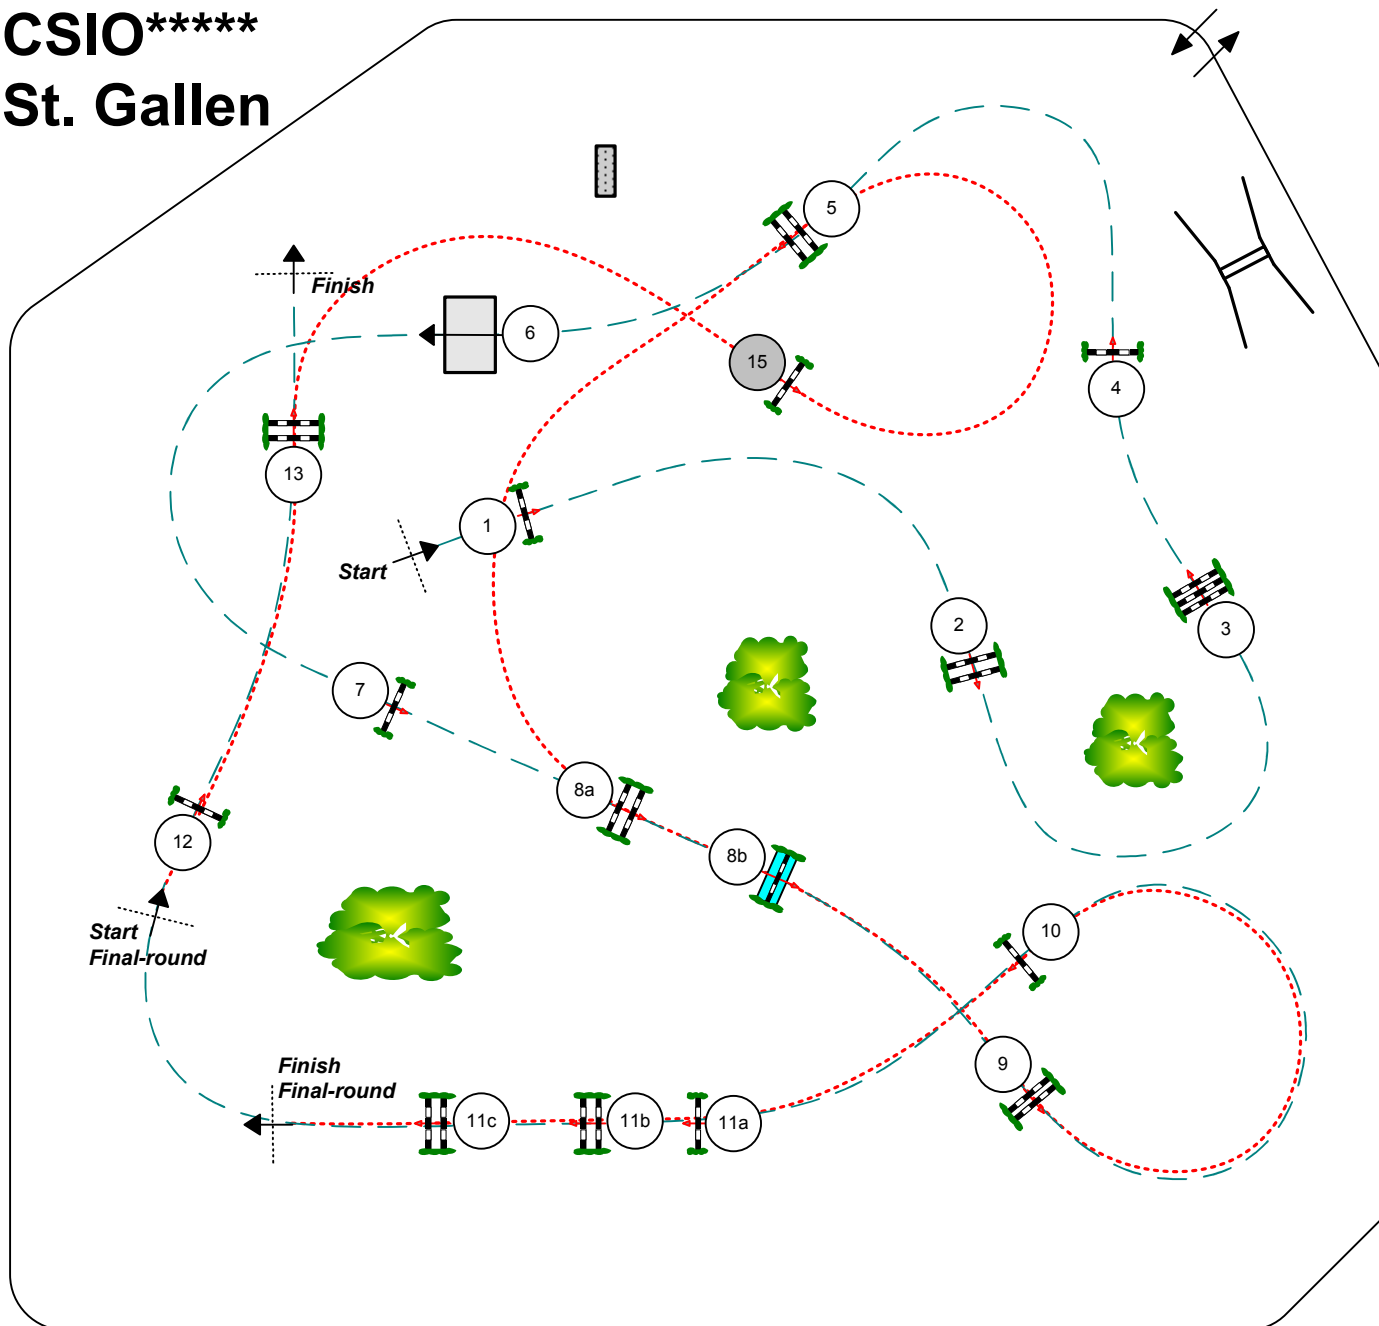

# CSIO\*\*\*\*\* St. Gallen

**Class No. 10**

**LONGINES Grand-Prix**

**Competition with Final-round**

**5. Juni 2011**

**Start: 11:00**

Table: A  
National RG:  
FEI RG / Art. 273-3.2 + 273-2.2  
Height: 1.60 m

Speed: 400 m/min

Length: 0 m  
Time allowed: 0 sec  
Time limit: 0 sec

Obstacles: 13  
Efforts: 16  
Penalty sec  
Closed combination:

Final-round:  
**12-13-15-5-8ab-9-10-11c**

Length: 0 m  
Time allowed: 0 sec  
Time limit: 0 sec

**Course Designer:** Rolf Lüdi (SUI)

**Assistant:** Werner Wüthrich (SUI)  
Guido Balsiger (SUI)  
Gérard Lachat (SUI)